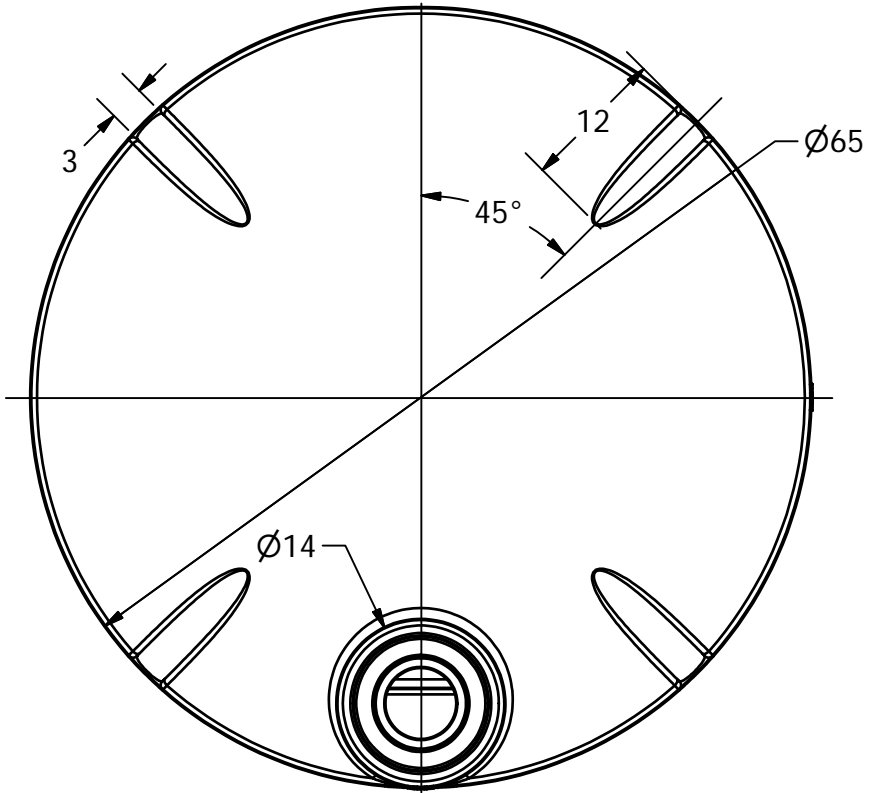

REV	DESCRIPTION	DATE	AUTHOR
C	REDRAWN, WAS 20	08SEP08	Jerry Paulson

DRAWN Jerry Paulson	9/8/2008		
CHECKED		NORWESCO, INC., ST. BONIFACIUS, MN	
QA		TITLE	
MFG		425 GALLON PICKUP TANK	
APPROVED Jerry Paulson		SIZE A	REV C
		DWG NO	
		SCALE: 1/16	SHEET 1 OF 1