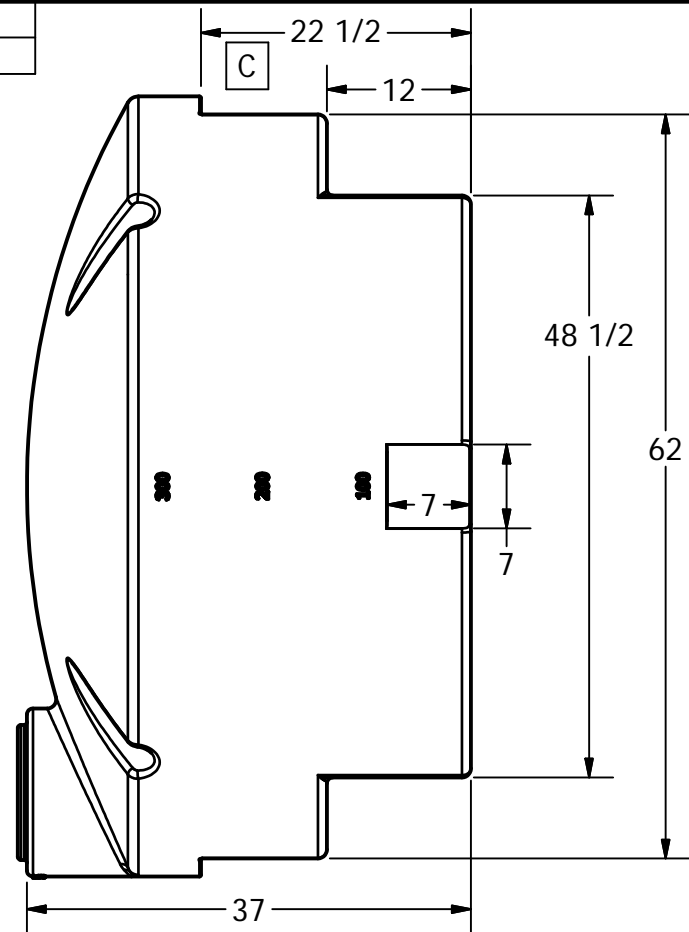

REV	DESCRIPTION	DATE	AUTHOR
C	REDRAWN, WAS 20	08SEP08	Jerry Paulson

DRAWN Jerry Paulson	9/8/2008		
CHECKED		NORWESCO, INC., ST. BONIFACIUS, MN	
QA		TITLE	
MFG		425 GALLON PICKUP TANK	
APPROVED Jerry Paulson		SIZE A	REV C
		DWG NO	
		SCALE: 1/16	SHEET 1 OF 1